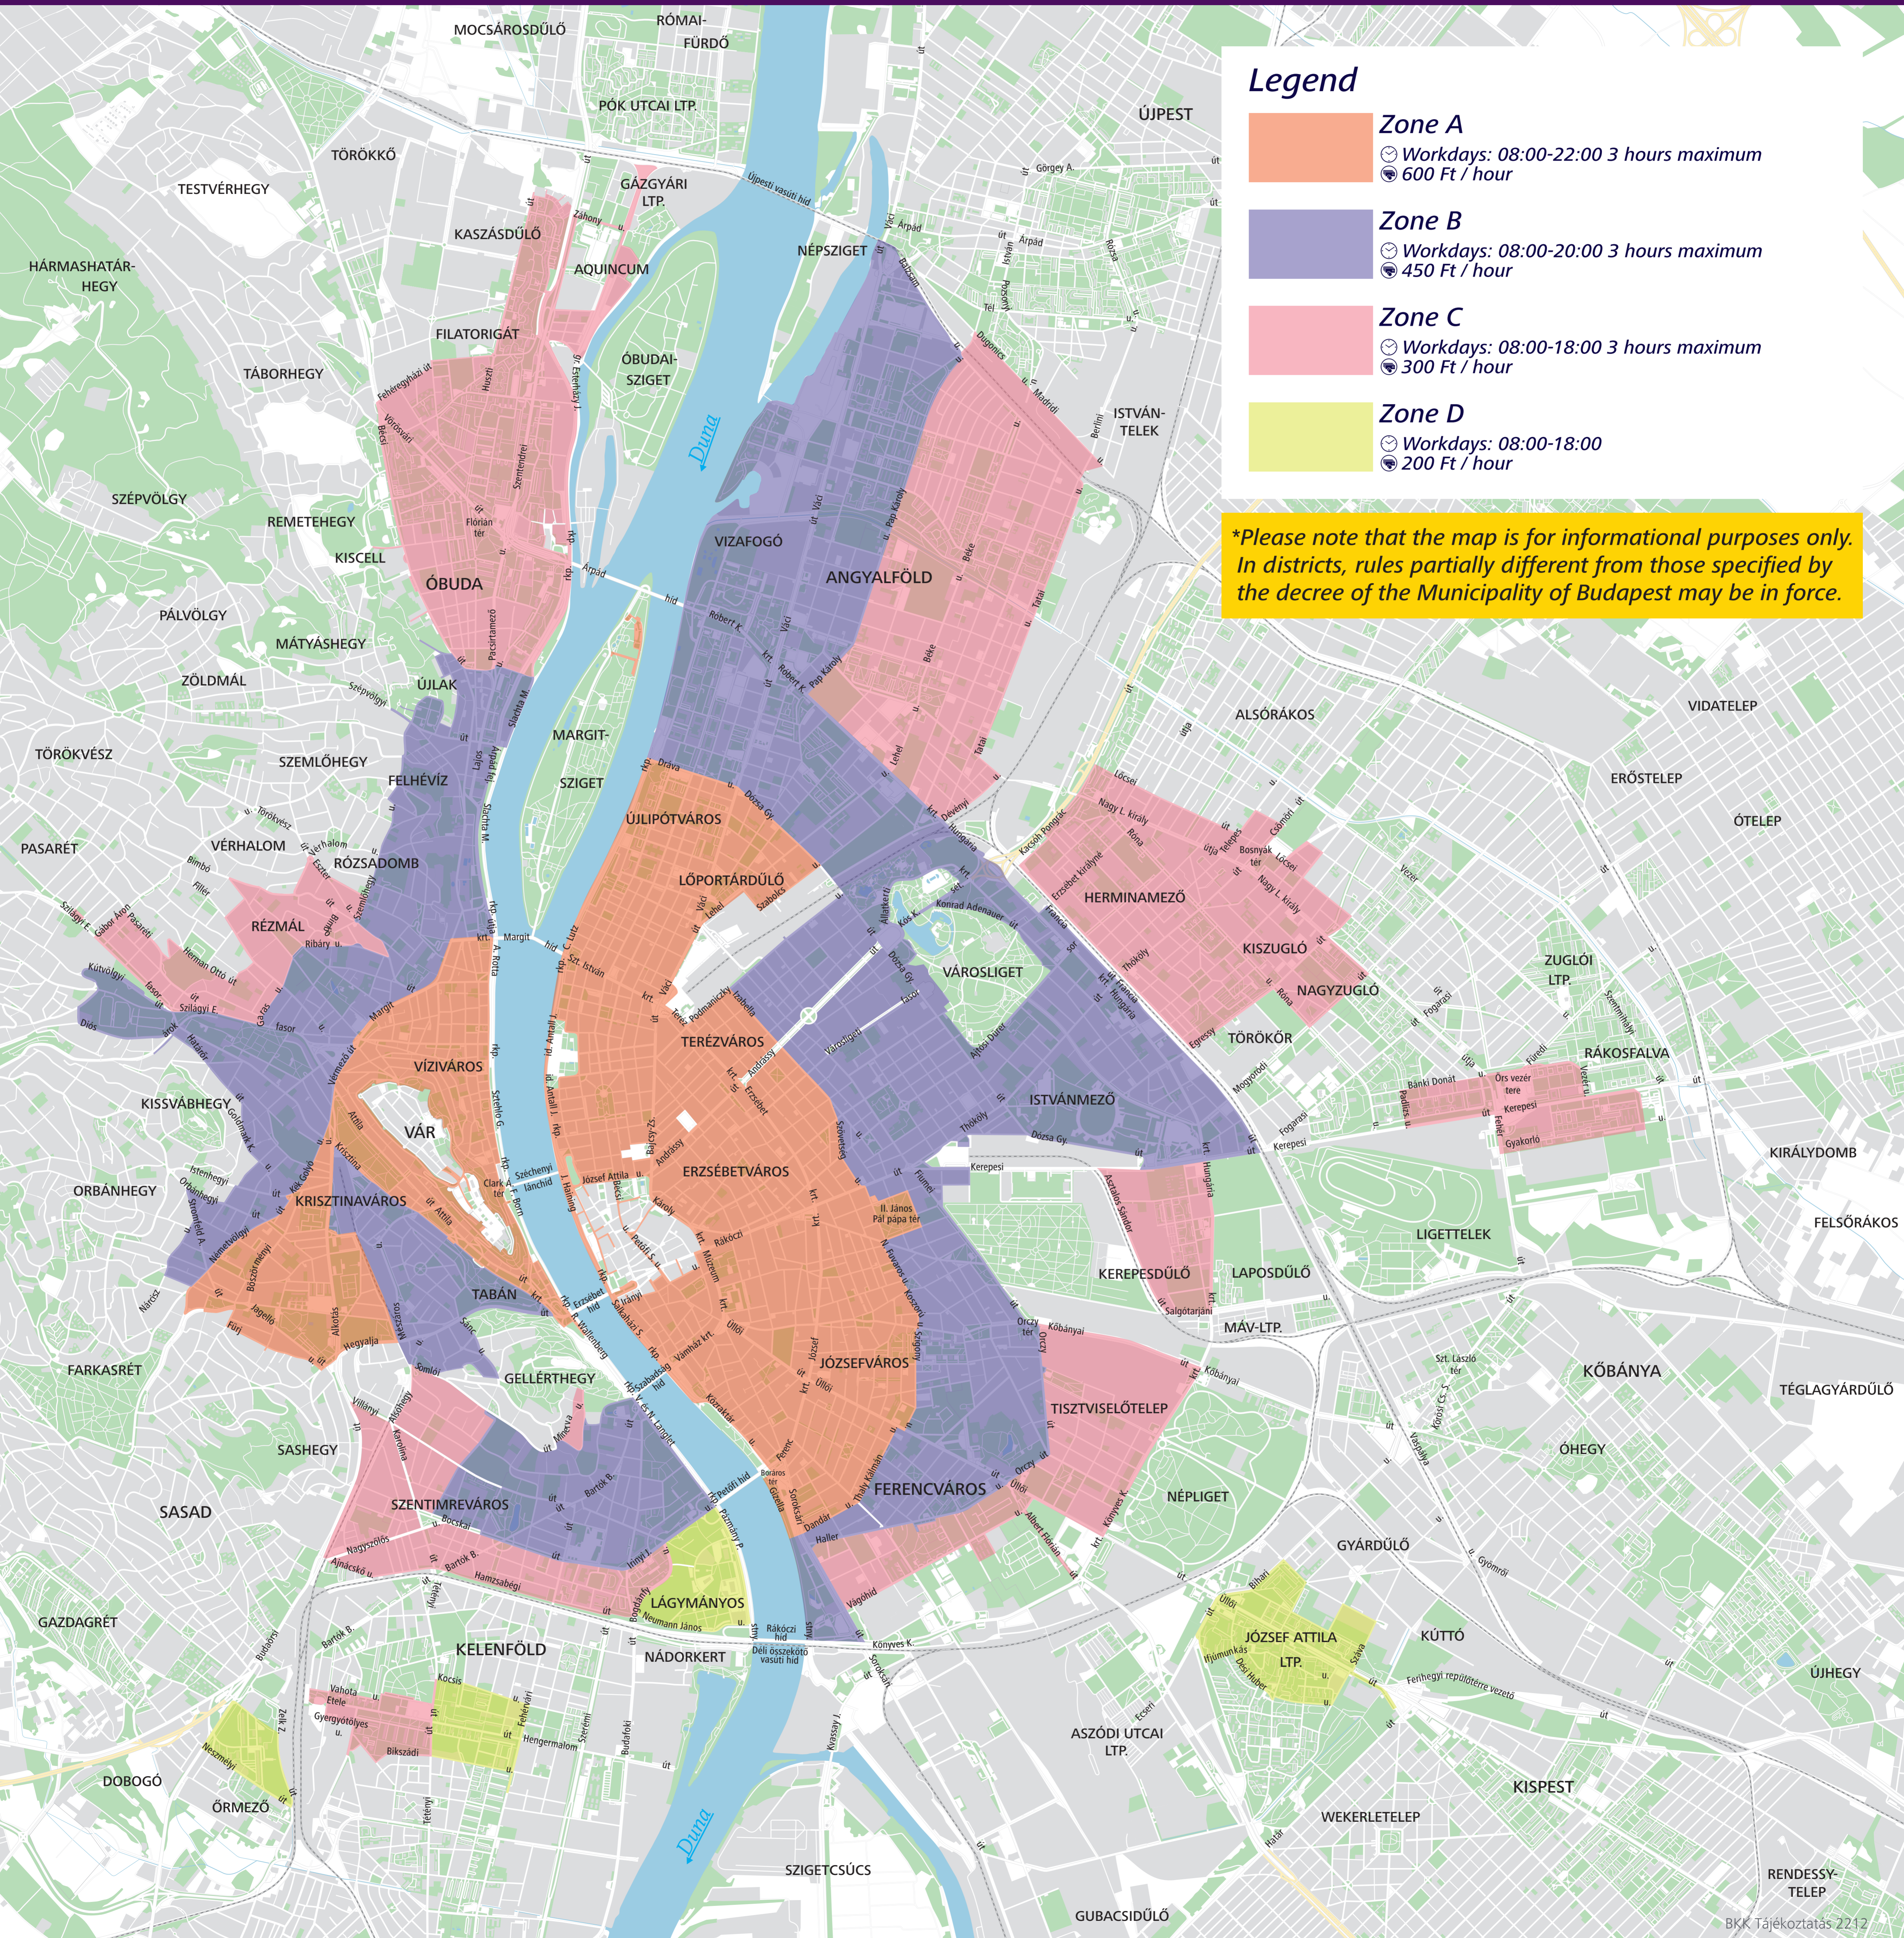

Parking zones from 1 December 2022

Legend

- Zone A**
☀ Workdays: 08:00-22:00 3 hours maximum
🚗 600 Ft / hour
- Zone B**
☀ Workdays: 08:00-20:00 3 hours maximum
🚗 450 Ft / hour
- Zone C**
☀ Workdays: 08:00-18:00 3 hours maximum
🚗 300 Ft / hour
- Zone D**
☀ Workdays: 08:00-18:00
🚗 200 Ft / hour

**Please note that the map is for informational purposes only. In districts, rules partially different from those specified by the decree of the Municipality of Budapest may be in force.*